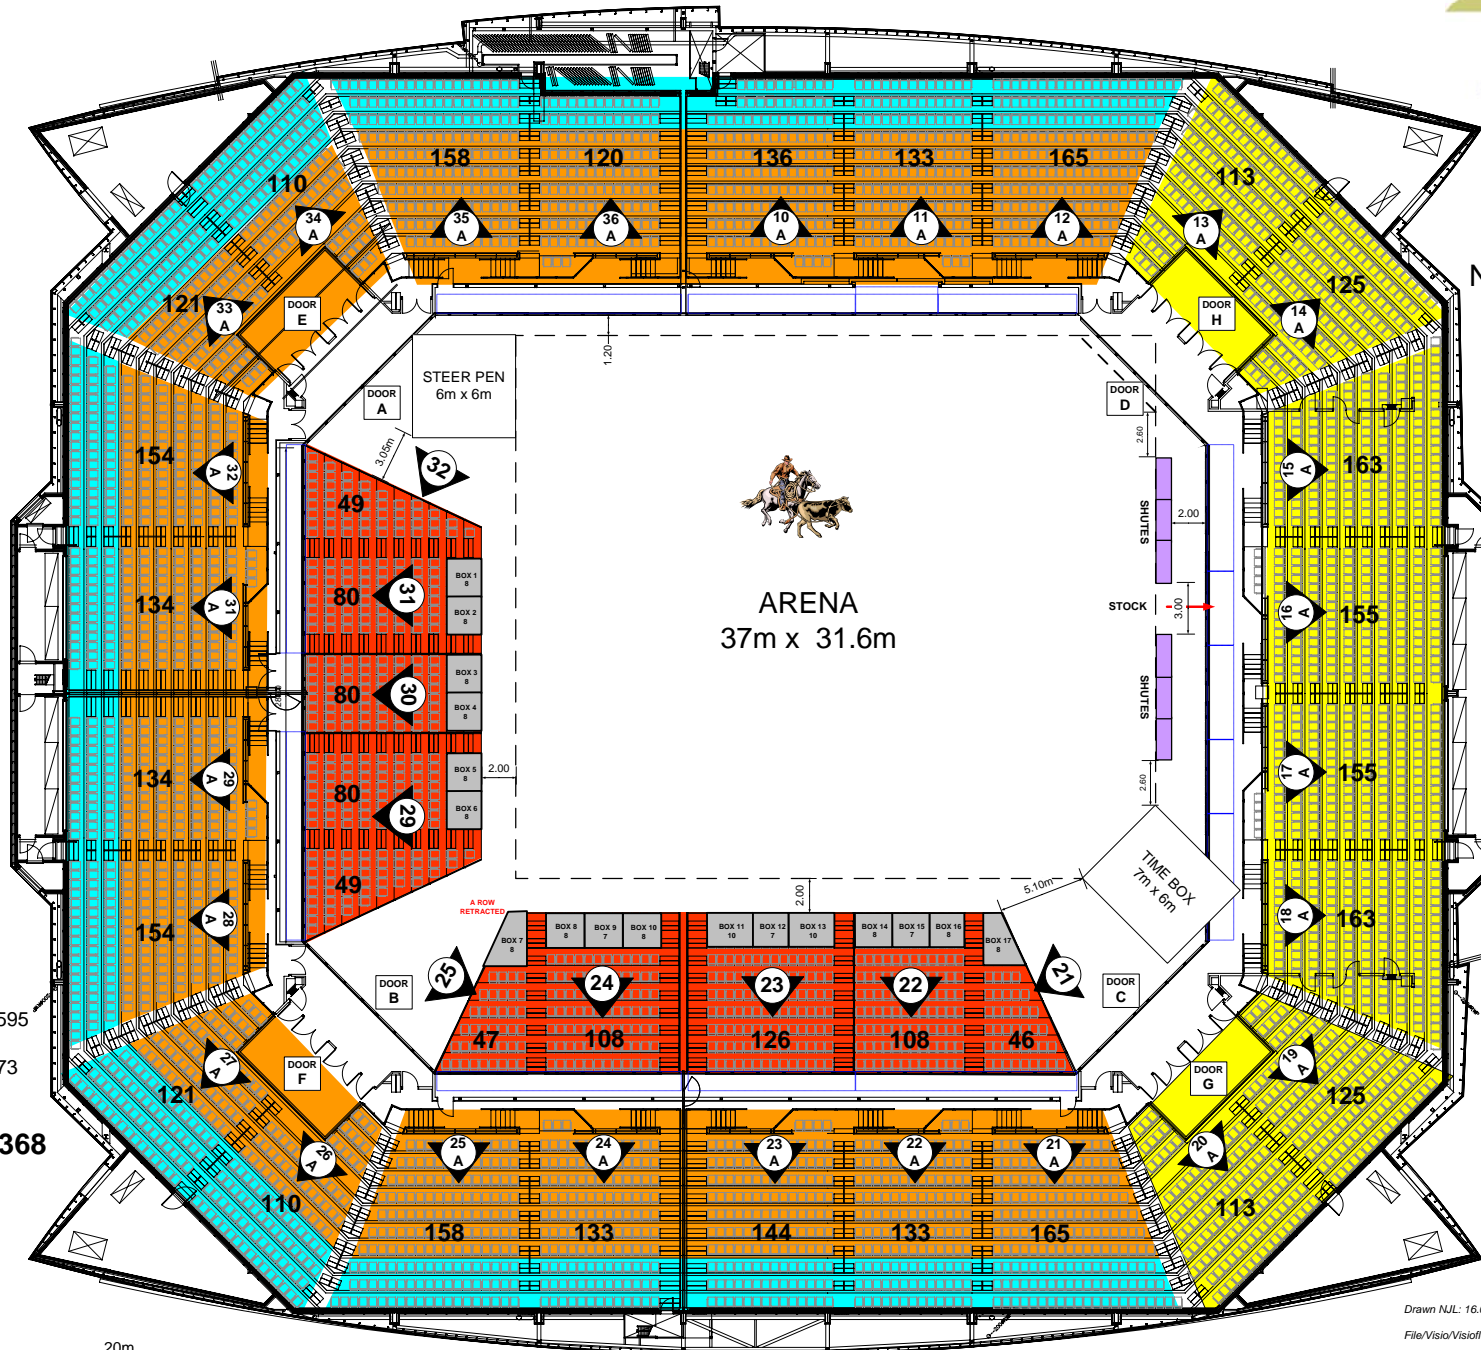

NFR 2010

NATIONAL FINALS RODEO

7-10 JANUARY 2010

ARENA

CAPACITY

Reserved Seating Upper: 3595

Reserved Seating Lower: 773

Total: 4368